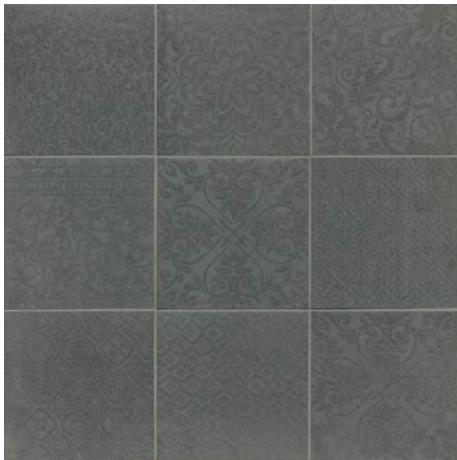

Available Colors

Chocolate - CH

Ice - IC

Sand - SA

Silver - SI

Wall: Silver

Available Size

AECSIE • • 88
8" x 8" Field Tile
8 Random Patterns Per 9 Piece Box

Applications

Interior Floor	Interior Wall	Exterior Floor	Exterior Wall	Shower Floor	Shower Wall	Counter Top	Pool/ Fountain
Yes	Yes	No	Yes	6" x 6" or smaller	Yes	Yes	Yes